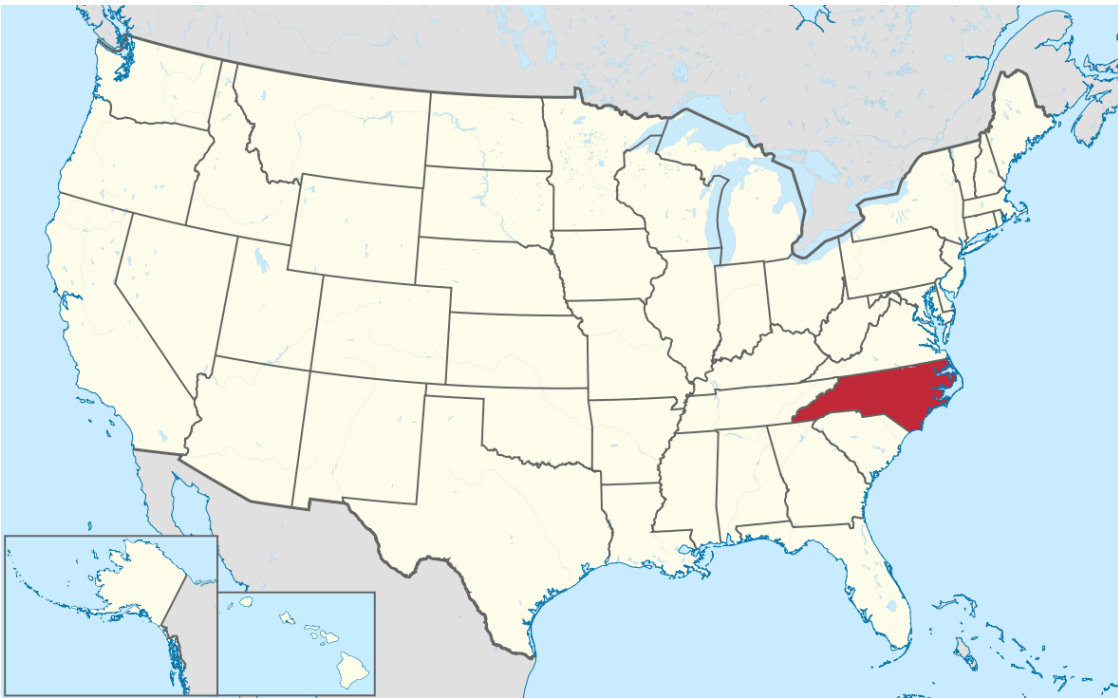

NORTH CAROLINA - MD 31

NORTH CAROLINA is in the Southeastern region of the U.S.A. with a population of 9.6 million residents. Agriculture is an important industry with tobacco, soybeans, melons, and cotton being raised. One of the truly outstanding tourist attractions is the Outer Banks, which are a string of sandy islands between the Atlantic Ocean and the mainland. Raleigh is the capital. The Winston-Salem (Host) Lions Club, in 1922, became the first Lions Club to be chartered in the state.

Volume 1